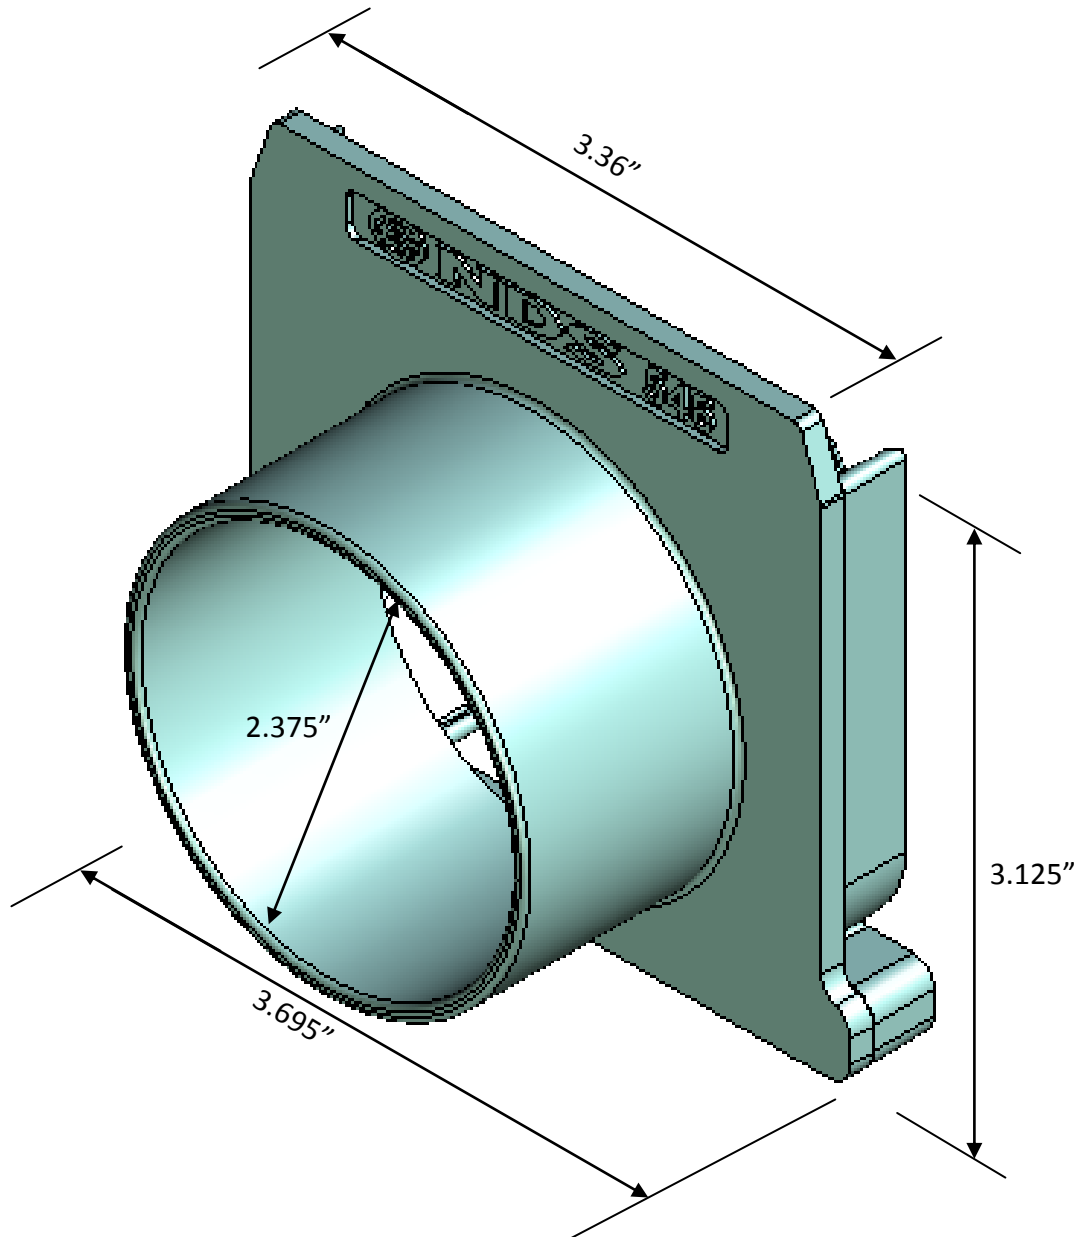

## Mini Channel—Part #546

Supplied By:

**TRENCHDRAIN  
SUPPLY**

877-903-7246

[www.trenchdrainsupply.com](http://www.trenchdrainsupply.com)